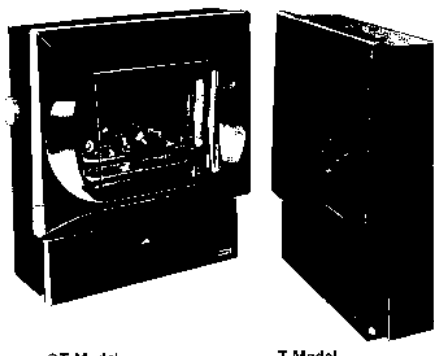

PARKRAY 99T, 99GT & 99TF Mk. II. SERIES

Stand-in & Freestanding

GT Model

T Model

Roomheaters

PARKRAY 99T, 99GT & 99TF Mk. II. SERIES (Continued)

AVAILABLE AS SUB-ASSEMBLIES

Part No.	Description	112266	'TF' (Not 36TF) Frame Pack Assembly
093174	'GT' Glass Panel, Centre Assembly	Assy	Consisting of:
	093043 Glass Panel (7 strips) (1)		013923 Spire Stud SBV 2141 (4)
	093090 Asbestos Channel, Top and Bottom (2)		013824 Spire Latch SCO 2130 (4)
	093091 Asbestos Channel Sides (2)		093035 Asphalt Outer Panel Knob (1)
093175	'GT' Glass Panel Pack Complete		112061 Badge 'PARKRAY' (1)
Assy	Consisting of:		112076 Asphalt Outer Panel (1)
	093043 Glass Panel (7 strips) (1)		112097 Door Front (T Series) (1)
	093044 Glass Panel, L.H. End (1)		112110 Side Panel Disc (4)
	093045 Glass Panel, R.H. End (1)		112117 Tie Bar (1)
	093090 Asbestos Channel, Top and Bottom (2)		112214 Casing Top (1)
	093091 Asbestos Channel, Sides (2)		112263 Side Trim (2)
098179	'T' Glass Pack Complete		112264 Top Trim (1)
Assy	Consisting of:		112318 Casing Side Assembly, L.H. (1)
	098024 Glass Panel (10 strips) (1)		112319 Casing Side Assembly, R.H. (1)
	098025 Asbestos Channel, Top and Bottom (2)		
	098026 Asbestos Channel, Sides (2)		
112025	'GT' Door Fitting Frame Assembly		
Assy	Consisting of:		
	093030 Glass Sealing Frame, Sides (2)		
	093043 Glass Panel (7 strips) (1)		
	093044 Glass Panel, L.H. End (1)		
	093045 Glass Panel, R.H. End (1)		
	093075 Glass Sealing Frame, Bottom (1)		
	093076 Glass Sealing Frame, Top (1)		
	093089 Metal Channel for Glass (2)		
	093090 Asbestos Channel, Top and Bottom (2)		
	093091 Asbestos Channel, Sides (2)		
	112021 Door Fitting Frame (1)		
112027	'T' Door Fitting Frame Assembly		
Assy	Consisting of:		
	098017 Glass Sealing Frame, Top and Bottom (2)		
	098024 Glass Panel (10 strips) (1)		
	098025 Asbestos Channel, Top and Bottom (2)		
	098026 Asbestos Channel, Sides (2)		
	112022 Door Fitting Frame (1)		
112048	Asphalt Cover Outer Panel Assembly		
Assy	Consisting of:		
	093035 Asphalt Outer Panel Knob (1)		
	112061 Badge 'PARKRAY' (1)		

Standard Finishes of Enamelled Parts:

- 'T' Series - Autumn Dusk or Autumn Dusk with Tawny Door
- 'GT' Series - Adriatic Blue, Tawny or Tawny with Maize Door
- 'TF' Series - Frontal: Autumn Dusk or Autumn Dusk with Tawny Door; Sides and Top: Autumn Dusk