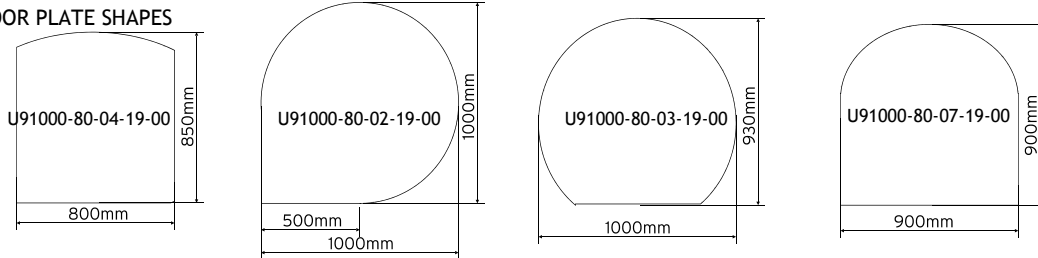

SMOKED GLASS FLOOR PLATE SHAPES

CLEAR GLASS FLOORPLATES - 12mm

P19-12MM	MEDIUM STANDARD GLASS FLOOR PLATE 12mm	800 x 850mm	CLEAR	£164.17	£197.00
P6-12MM	BIG STANDARD GLASS FLOOR PLATE 12mm	850 x 1100mm	CLEAR	£172.50	£207.00
P15-12MM	TEARDROP GLASS FLOOR PLATE 12mm	1000 x 1000mm	CLEAR	£199.17	£239.00
P13	SQUARE GLASS FLOOR PLATE 12mm	900 x 900mm	CLEAR	£172.50	£207.00
P14	TRUNCATED GLASS FLOOR PLATE 12mm	930 x 1000mm	CLEAR	£199.17	£239.00
P18	INSET STOVES GLASS FLOOR PLATE 12mm	1000 x 300mm	CLEAR	£95.00	£114.00
U92000-80-07-18-00	NEW SHAPE SEMI-CIRCLE GLASS FLOOR PLATE 12mm	900 x 900mm	CLEAR	£172.50	£207.00