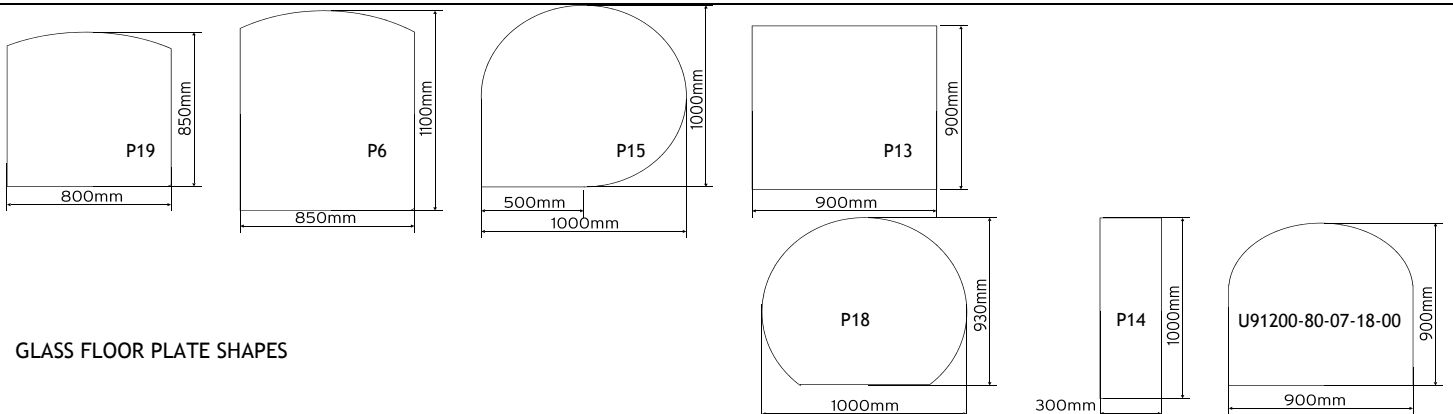

GLASS FLOOR PLATE SHAPES