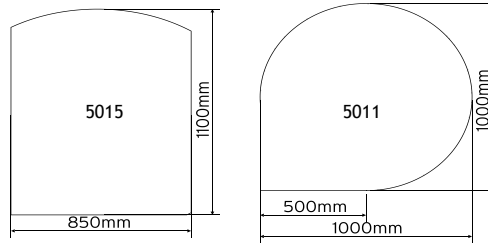

FLOOR PLATES & ACCESSORIES

STEEL FLOORPLATES - 2mm - FOR USE ON NON-COMBUSTIBLE FLOORS ONLY

5015	BIG STANDARD STEEL FLOOR PLATE 2mm	850 x 1100mm	BLACK	£116.67	£140.00
5011	TEARDROP STEEL FLOOR PLATE 2mm	1100 x 1100mm	BLACK	£150.00	£180.00

STEEL FLOOR PLATE SHAPES