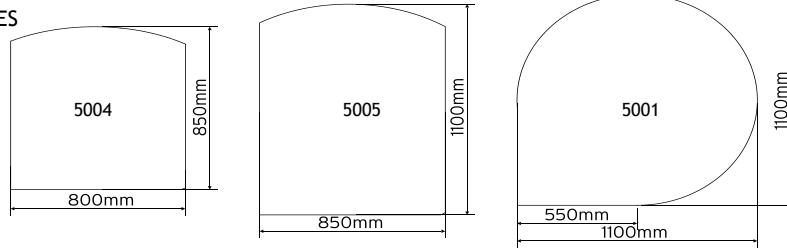

SLATE EFFECT FLOOR PLATE SHAPES

SMOKED GLASS FLOORPLATES - 12mm

U91000-80-04-19-00	NEW COLOUR MEDIUM STANDARD SMOKED GLASS FLOOR PLATE 12mm	800 x 850mm	SMOKED	£181.67	£218.00
U91000-80-02-19-00	NEW COLOUR TEARDROP SMOKED GLASS FLOOR PLATE 12mm	1000 x 1000mm	SMOKED	£217.50	£261.00
U91000-80-03-19-00	NEW COLOUR TRUNCATED GLASS FLOOR PLATE 12mm	930 x 1000mm	SMOKED	£217.50	£261.00
U91000-80-07-19-00	NEW COLOUR NEW SHAPE SEMI CIRCLE GLASS FLOOR PLATE 12mm	900 x 900mm	SMOKED	£217.50	£261.00