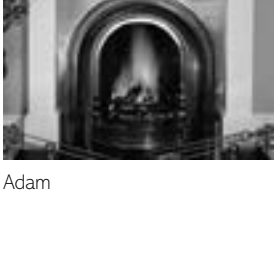

Chatsworth

Chatsworth			
4177K	Chatsworth, Rich Oak	949.17	1,139.00
4177WK	Chatsworth, Waxed Oak	949.17	1,139.00
4593	Chatsworth, Mahogany stained Cedar	949.17	1,139.00
4177AP	Chatsworth, Lacquered antique Pine	749.17	899.00
4177WP	Chatsworth, Waxed antique Pine	749.17	899.00